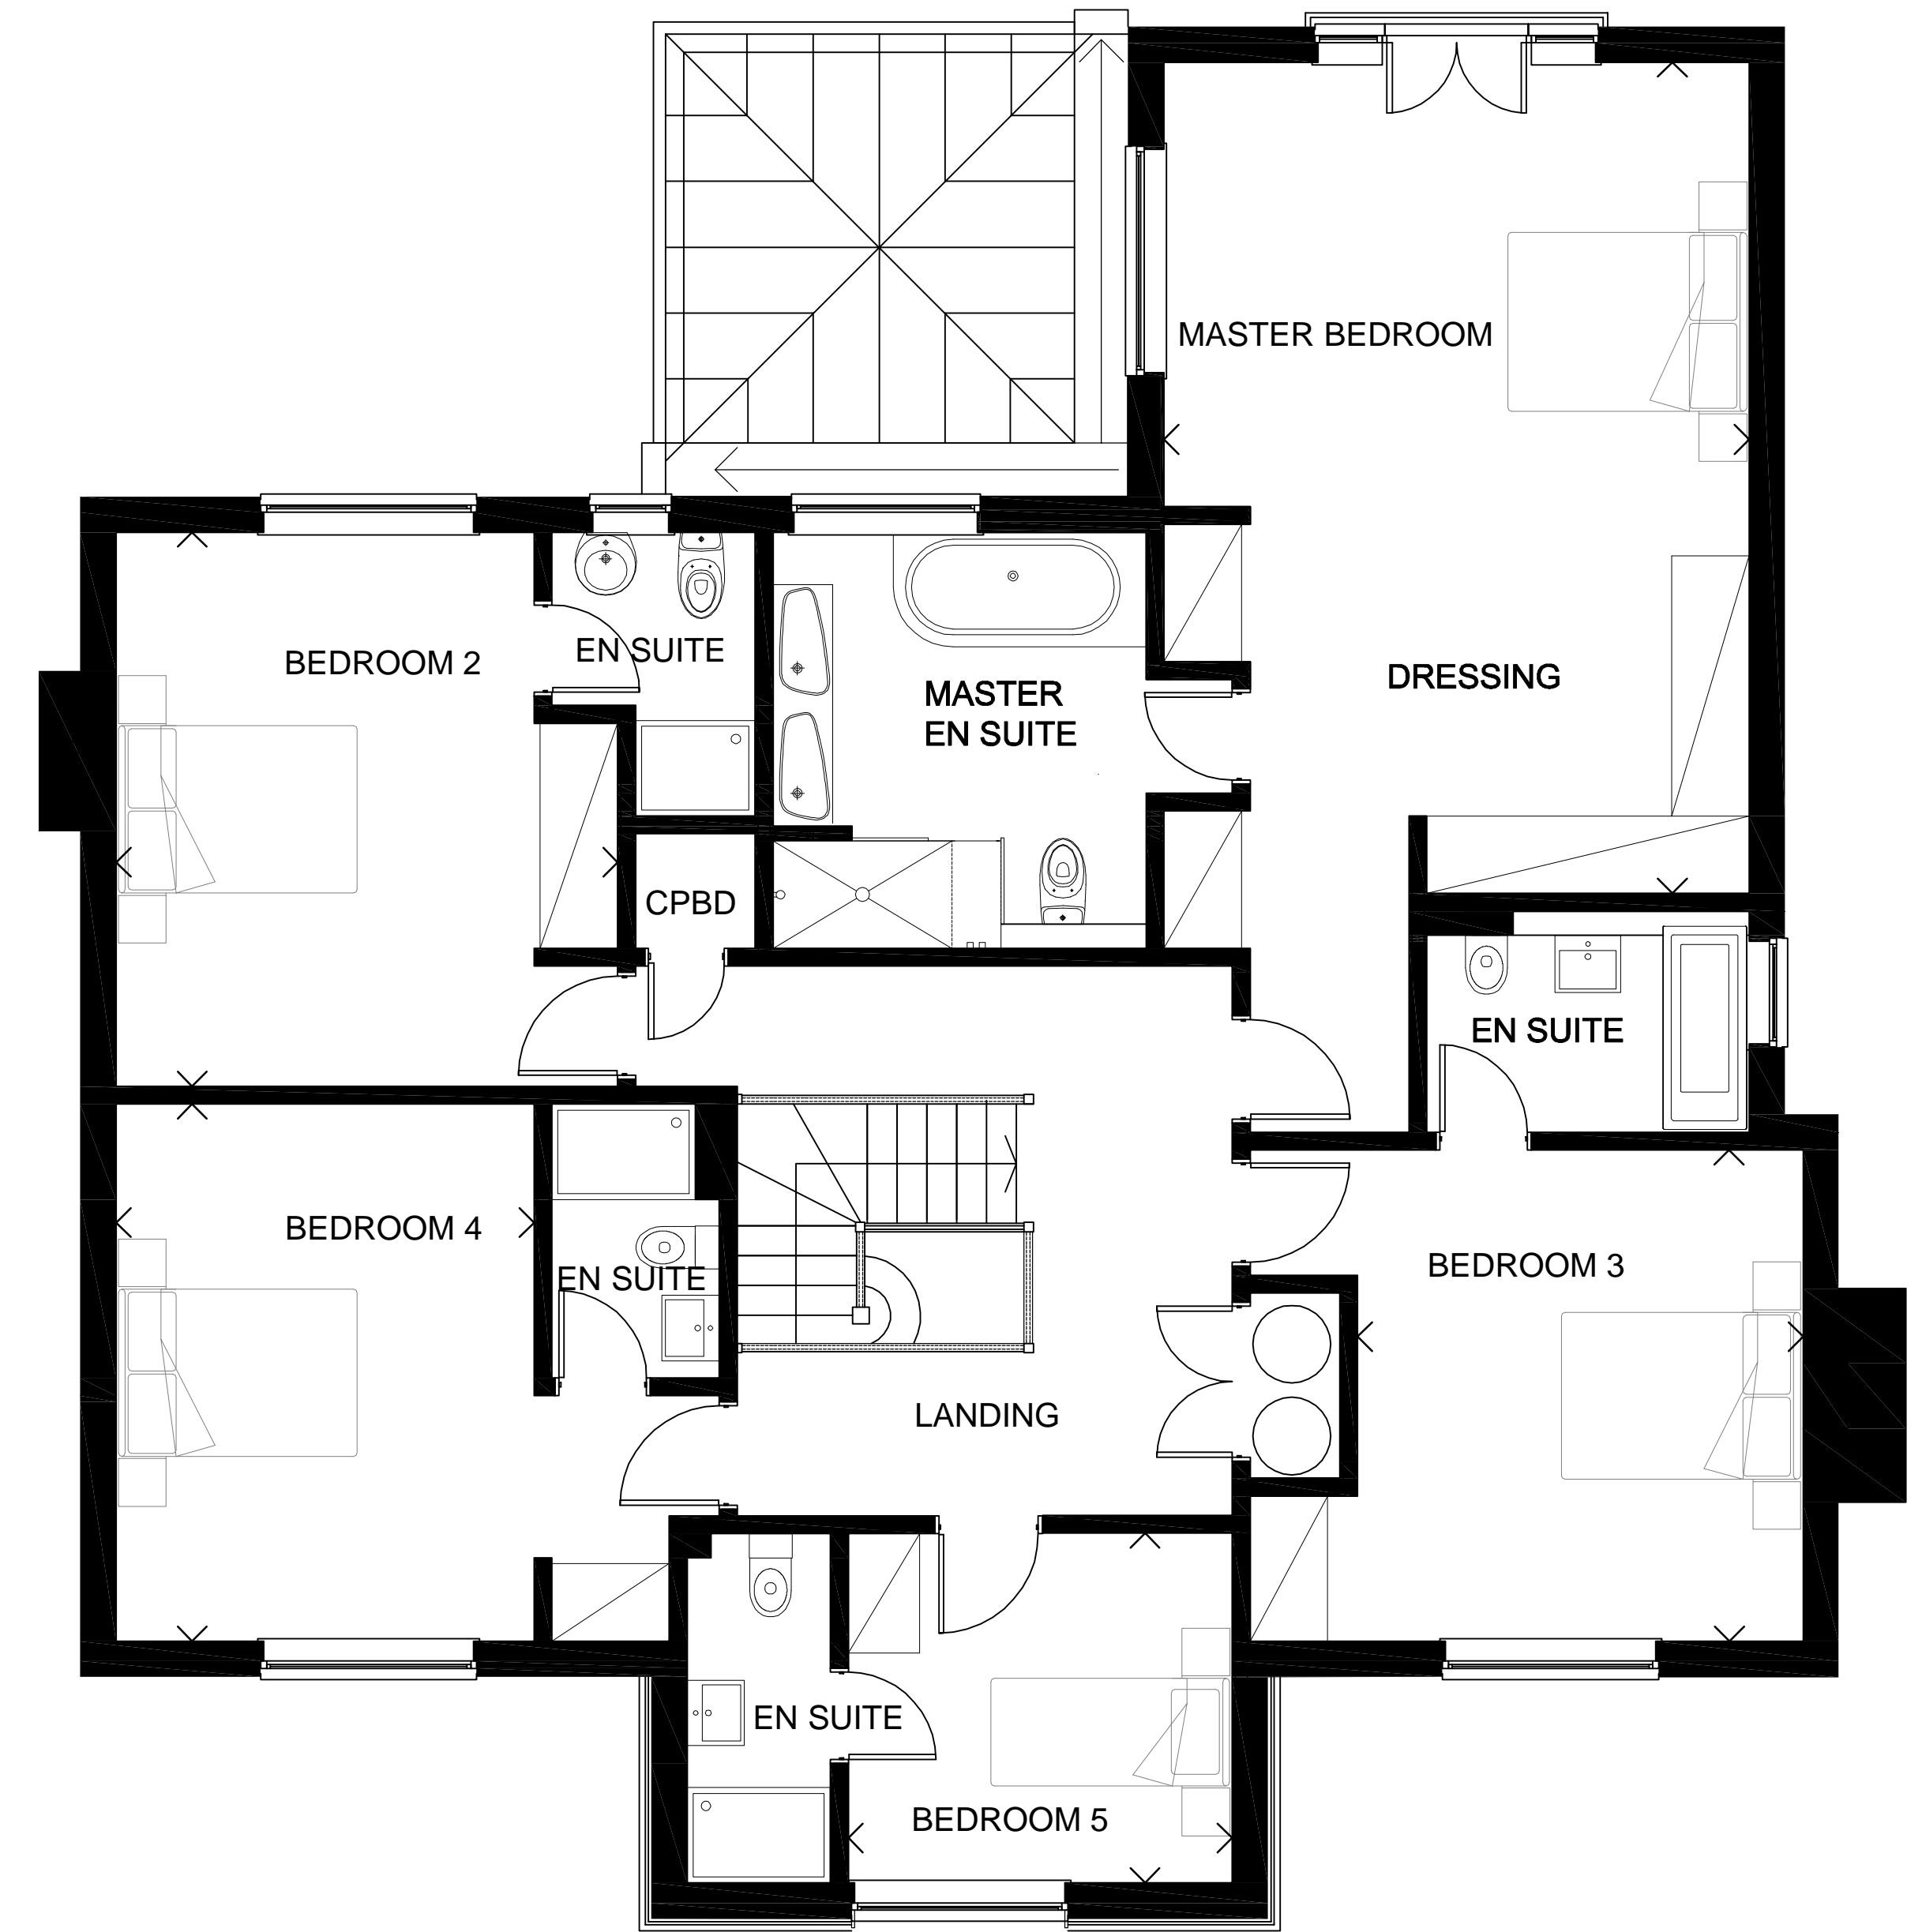

ROOM	DIMENSION	
	METER	FEET
DRAWING ROOM	8.584 x 4.60	28' 1" x 15' 1"
DINING ROOM	5.05 x 4.50	16' 6" x 14' 9"
FAMILY ROOM	4.00 x 4.11	13' 1" x 13' 5"
STUDY	2.43 x 2.90	7' 10" x 9' 6"
KITCHEN / GARDEN	8.72 x 5.85	28' 7" x 19' 2"

THE OLD BAKERY  
GROUND FLOOR SALES PLAN

ROOM	DIMENSION	
	METER	FEET
MASTER BEDROOM	4.90 x 6.96	16'0" x 22'10"
BEDROOM 2	4.20 x 4.64	13'9" x 15'2"
BEDROOM 3	3.73 x 4.11	12'2" x 13'5"
BEDROOM 4	3.50 x 4.50	11'5" x 14'9"
BEDROOM 5	3.21 x 2.93	10'6" x 9'7"

THE OLD BAKERY  
FIRST FLOOR SALES PLAN